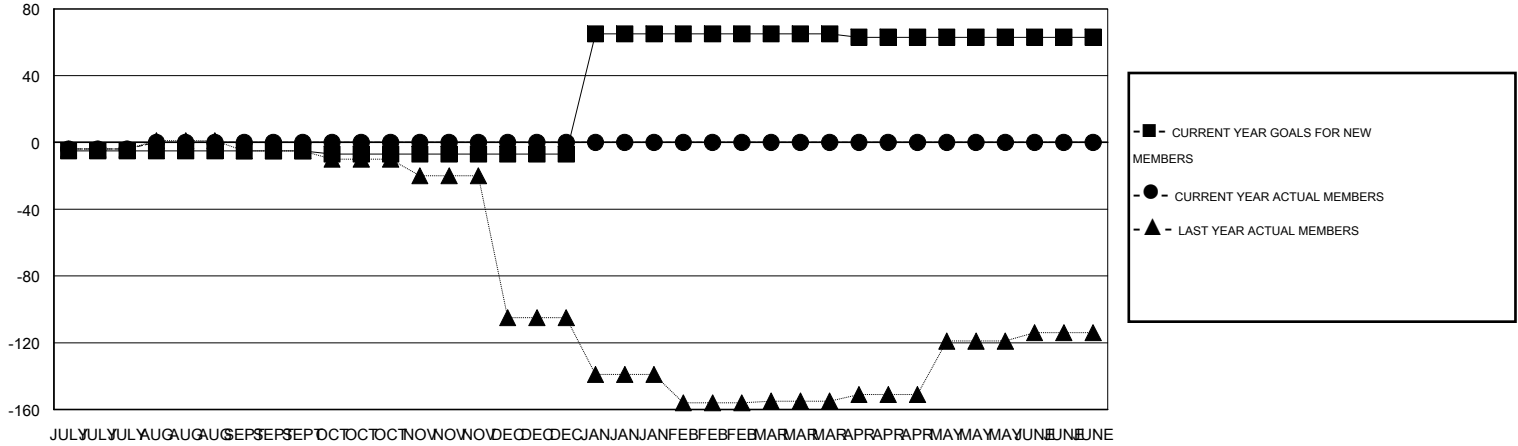

MONTHLY MEMBERSHIP PROGRESS REPORT

District 105 I

Results as of: 7/31/2014

GMT: JOAQUIM BORRALHO

LOCATION REPUBLIC OF IRELAND

GMT CA 4

Clubs					Members				
RESULTS FOR 2014-2015					RESULTS FOR 2014-2015				
QUARTER	NEW CLUB GOAL	ACTUAL NEW CLUBS	ACTUAL DROPPED CLUBS	ACTUAL NET GAIN/LOSS	QUARTER	NEW MEMBER GOAL	ACTUAL TOTAL MEMBERS ADDED	ACTUAL DROPPED MEMBERS	ACTUAL NET GAIN/LOSS
JULY/AUG/SEPT	0	0	0	0	JULY/AUG/SEPT	-15	54	66	-12
OCT/NOV/DEC	0	0	0	0	OCT/NOV/DEC	-6	0	0	0
JAN/FEB/MAR	6	0	0	0	JAN/FEB/MAR	216	0	0	0
APR/MAY/JUNE	0	0	0	0	APR/MAY/JUNE	-6	0	0	0

GOALS AND ACTUAL NEW CLUBS CUMULATIVE

GOALS AND ACTUAL MEMBERS CUMULATIVE

DROPPED CLUBS: 0	9 CLUBS OF 111 ADDED 1 OR MORE NEW MEMBERS	<u>GENDER DISTRIBUTION</u>	
<u>DROPPED MEMBERS</u>		MALE	1,922 (78.35%)
DECEASED	2	FEMALE	531 (21.65%)
CLUB CANCELLED	0	<u>FAMILY UNIT MEMBERS</u> 40	
OTHER	20	<u>HEAD OF HOUSEHOLD</u> 20	
TOTAL	22	<u>NON-HEAD OF HOUSEHOLD</u> 20	